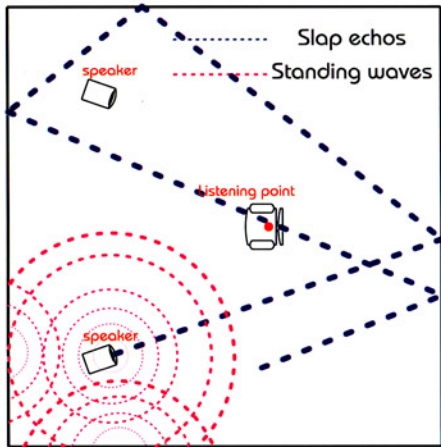

shaping the shadows of sound to enlighten music.....

made in Italy

[laboratorium-lyter.com](http://laboratorium-lyter.com)

Common room reflection problems

Corner standing waves and echos

The "Flexum" wave-trap and adsorbing panel

Ambient friendly acoustical enhancer.

Flexum improves your listening pleasure by an optimal redistribution of reflections.

The wavetrap geometry nature of Flexum cancels negative sonic signatures in architectural spaces.